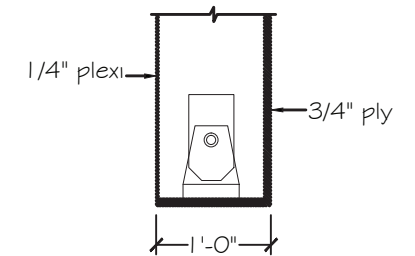

SCENIC SYSTEMS

Chicago Ground Row Skyline Set Elevations

TYPICAL SECTION

LIGHTING NOT INCLUDED