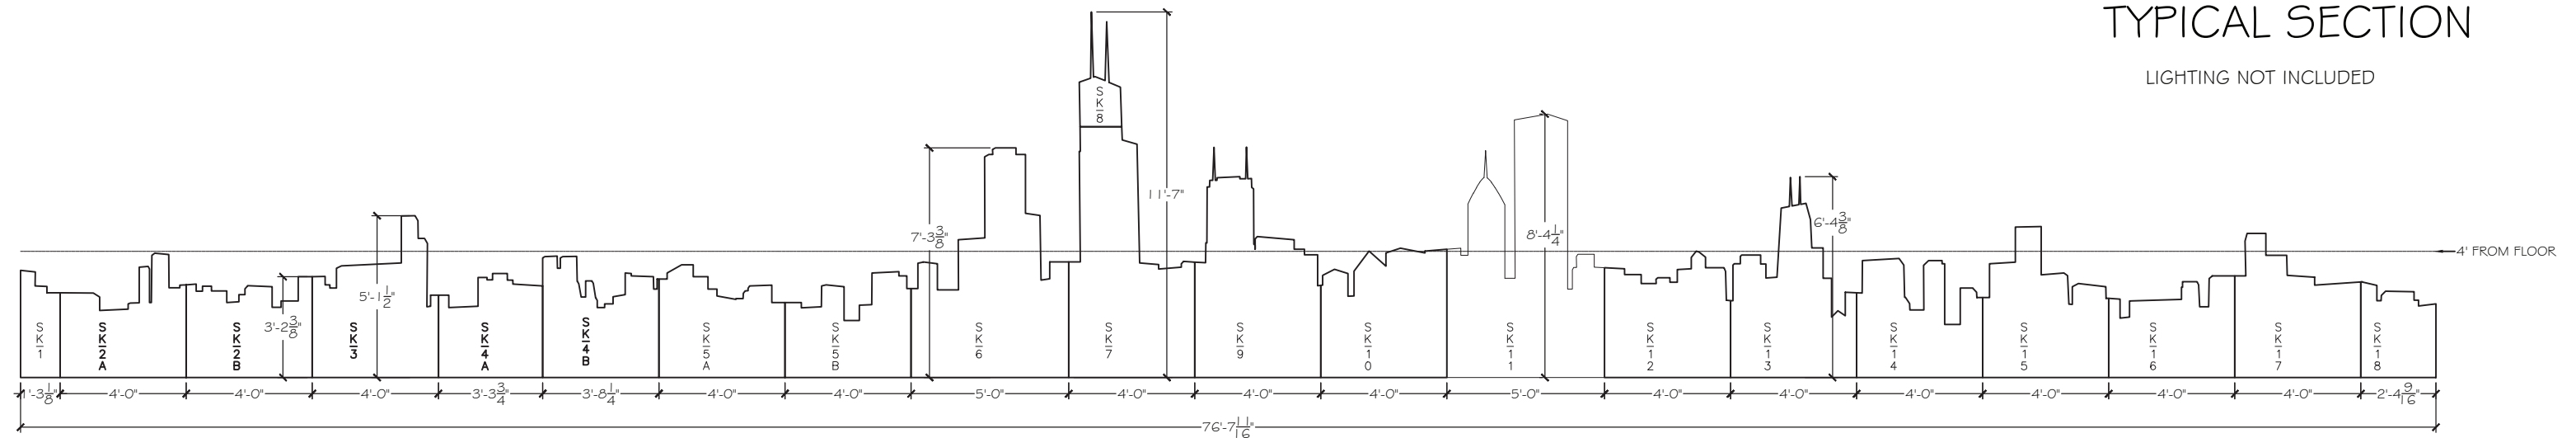

SCENIC SYSTEMS

Chicago Ground Row Skyline Set Elevations

TYPICAL SECTION

LIGHTING NOT INCLUDED